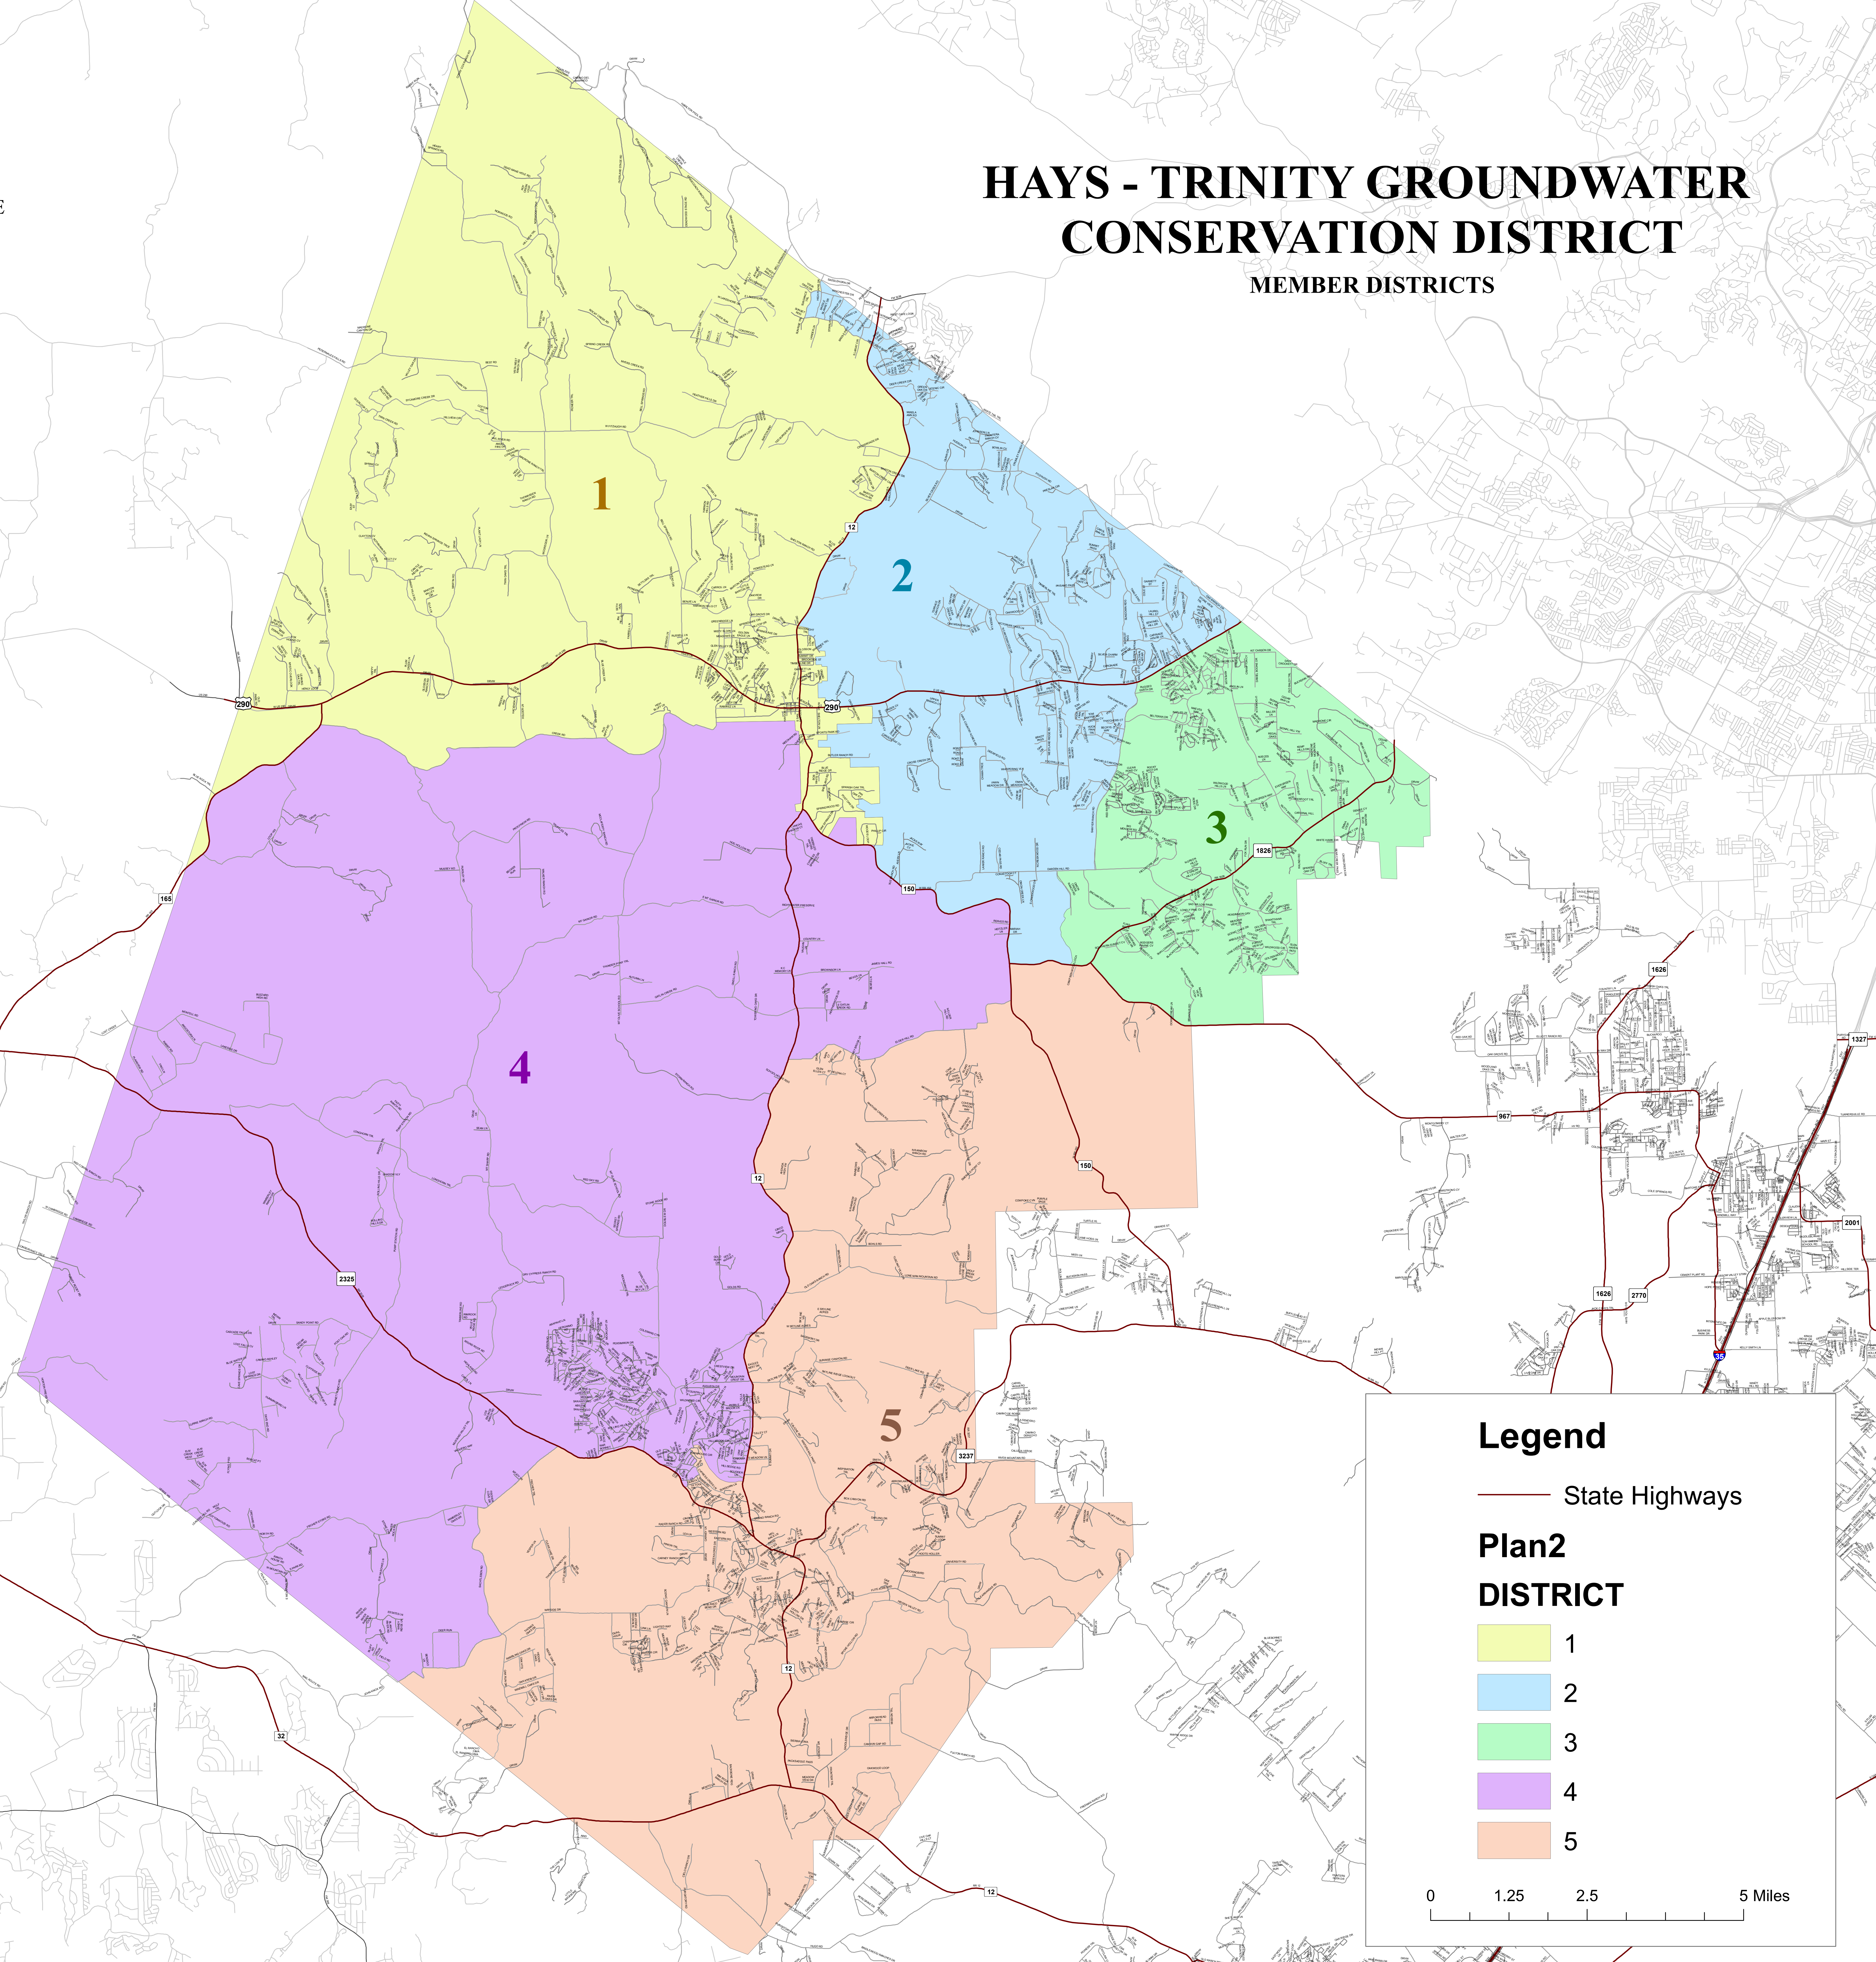

HAYS - TRINITY GROUNDWATER CONSERVATION DISTRICT

MEMBER DISTRICTS

Legend

— State Highways

Plan2

DISTRICT

-  1
-  2
-  3
-  4
-  5

0 1.25 2.5 5 Miles